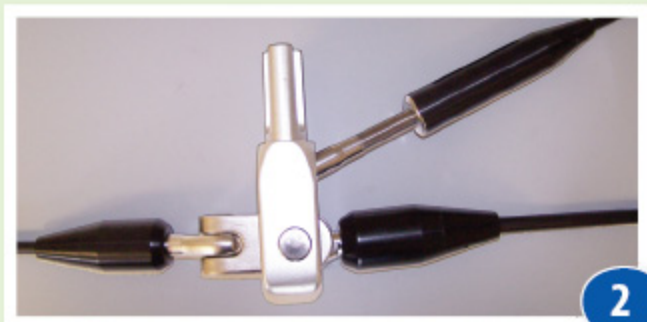

PBO RIGGING DETAILS

1

2

3

1. Powerlite's lashing eye is designed for use with high tech fiber lashing line.

2. A variety of end-fittings connect to the Powerlite spreadertip.

3. PBO fibers are continuously wound around a thimble to form Easy Rigging terminals.