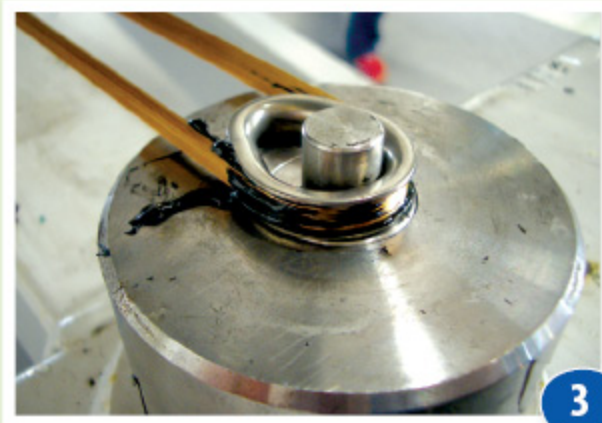

PBO RIGGING DETAILS

1

2

3

1. Powerlite's lashing eye is designed for use with high tech fiber lashing line.

2. A variety of end-fittings connect to the Powerlite spreadertip.

3. PBO fibers are continuously wound around a thimble to form Easy Rigging terminals.