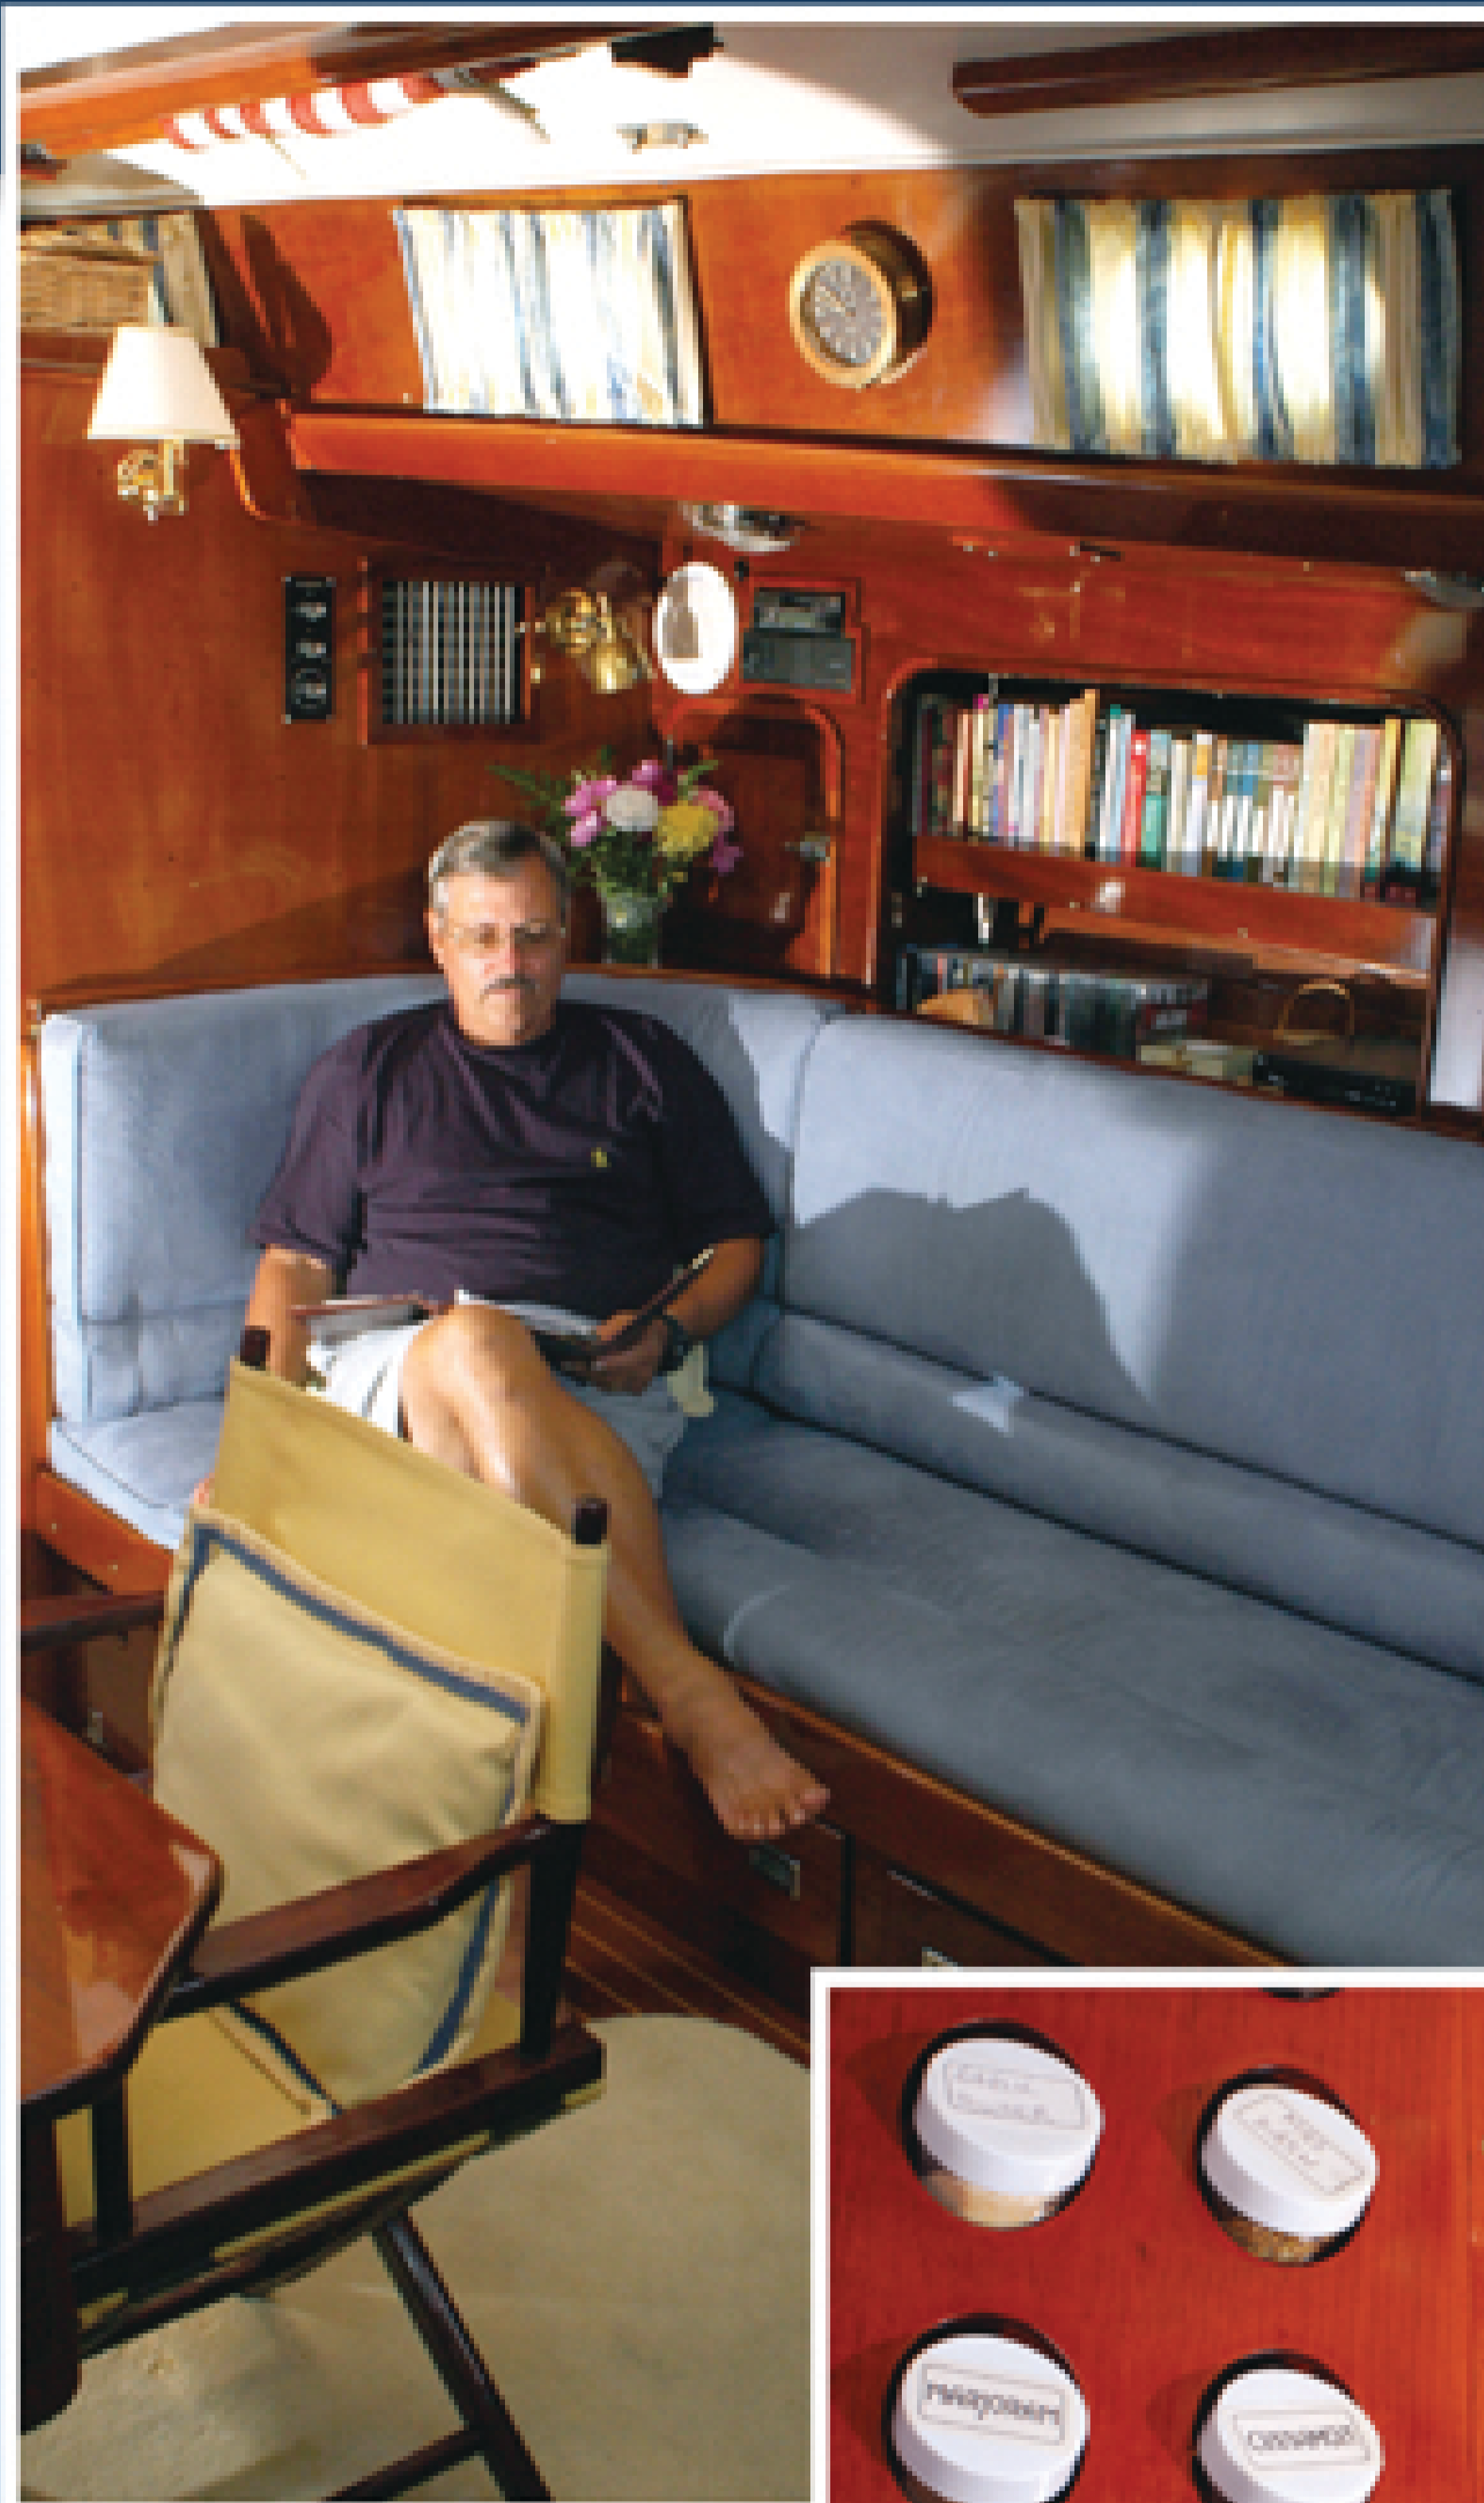

INTERIOR NOTES HINCKLEY 49

The dark mahogany cabin sees plenty of natural light during the day thanks to the many ports in the main saloon. Galley details on Nirvana like deep double sinks and organized storage make galley work less of a chore.