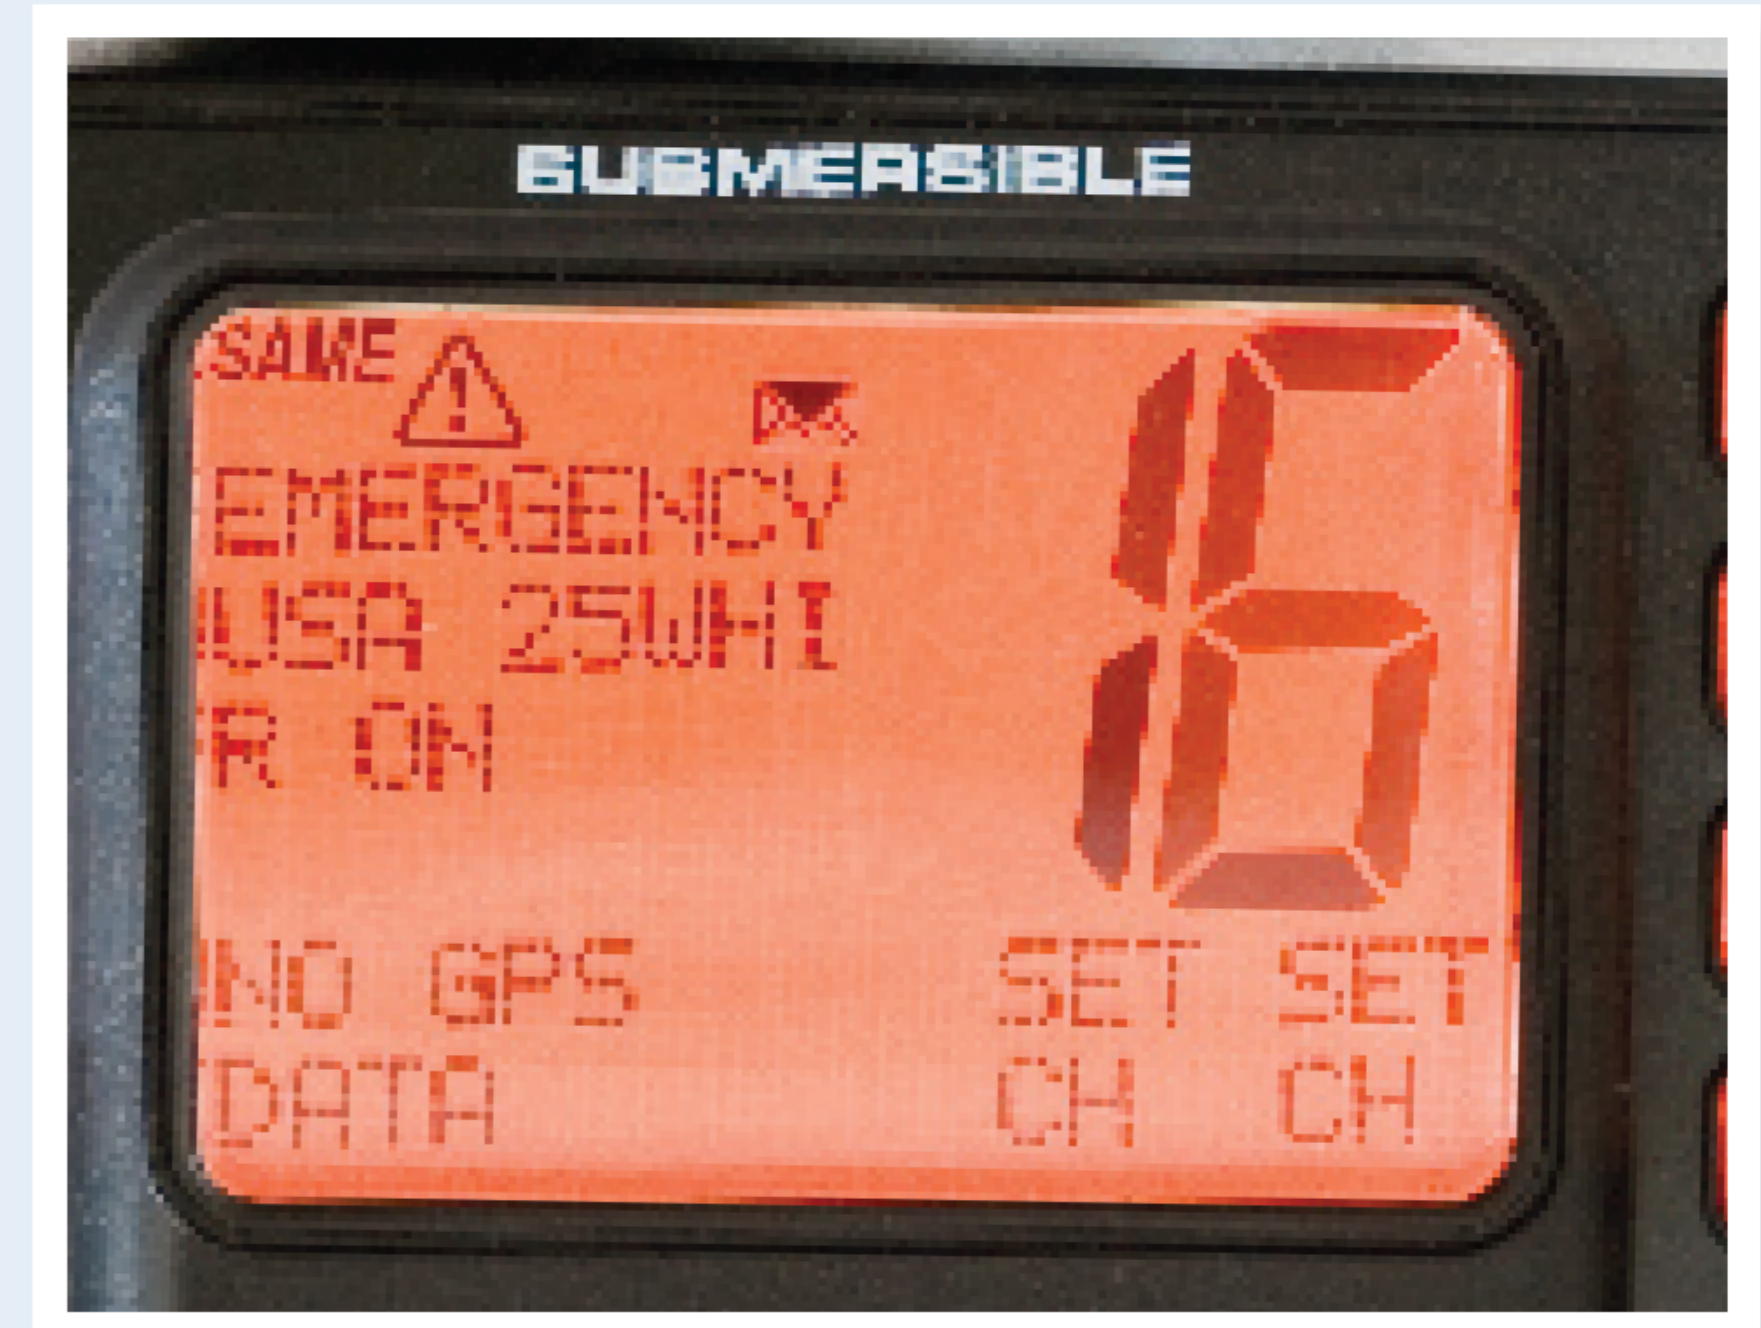

A CLOSER LOOK

VHF Displays

Standard Horizon GX1500S

Cobra F80

Icom M304

An easy-to-read display screen is a key feature in a VHF. The screens of the radios in this test varied in size, amount of information displayed, and readability. A few examples include the Standard Horizon GX1500S's large combination segmented and

dot-matrix screen with icons on the top row; the Cobra F80's large screen, which offers a lot of information, including segmented channel numbers and several rows of dot-matrix information; and the Icom M304's small, segmented screen.