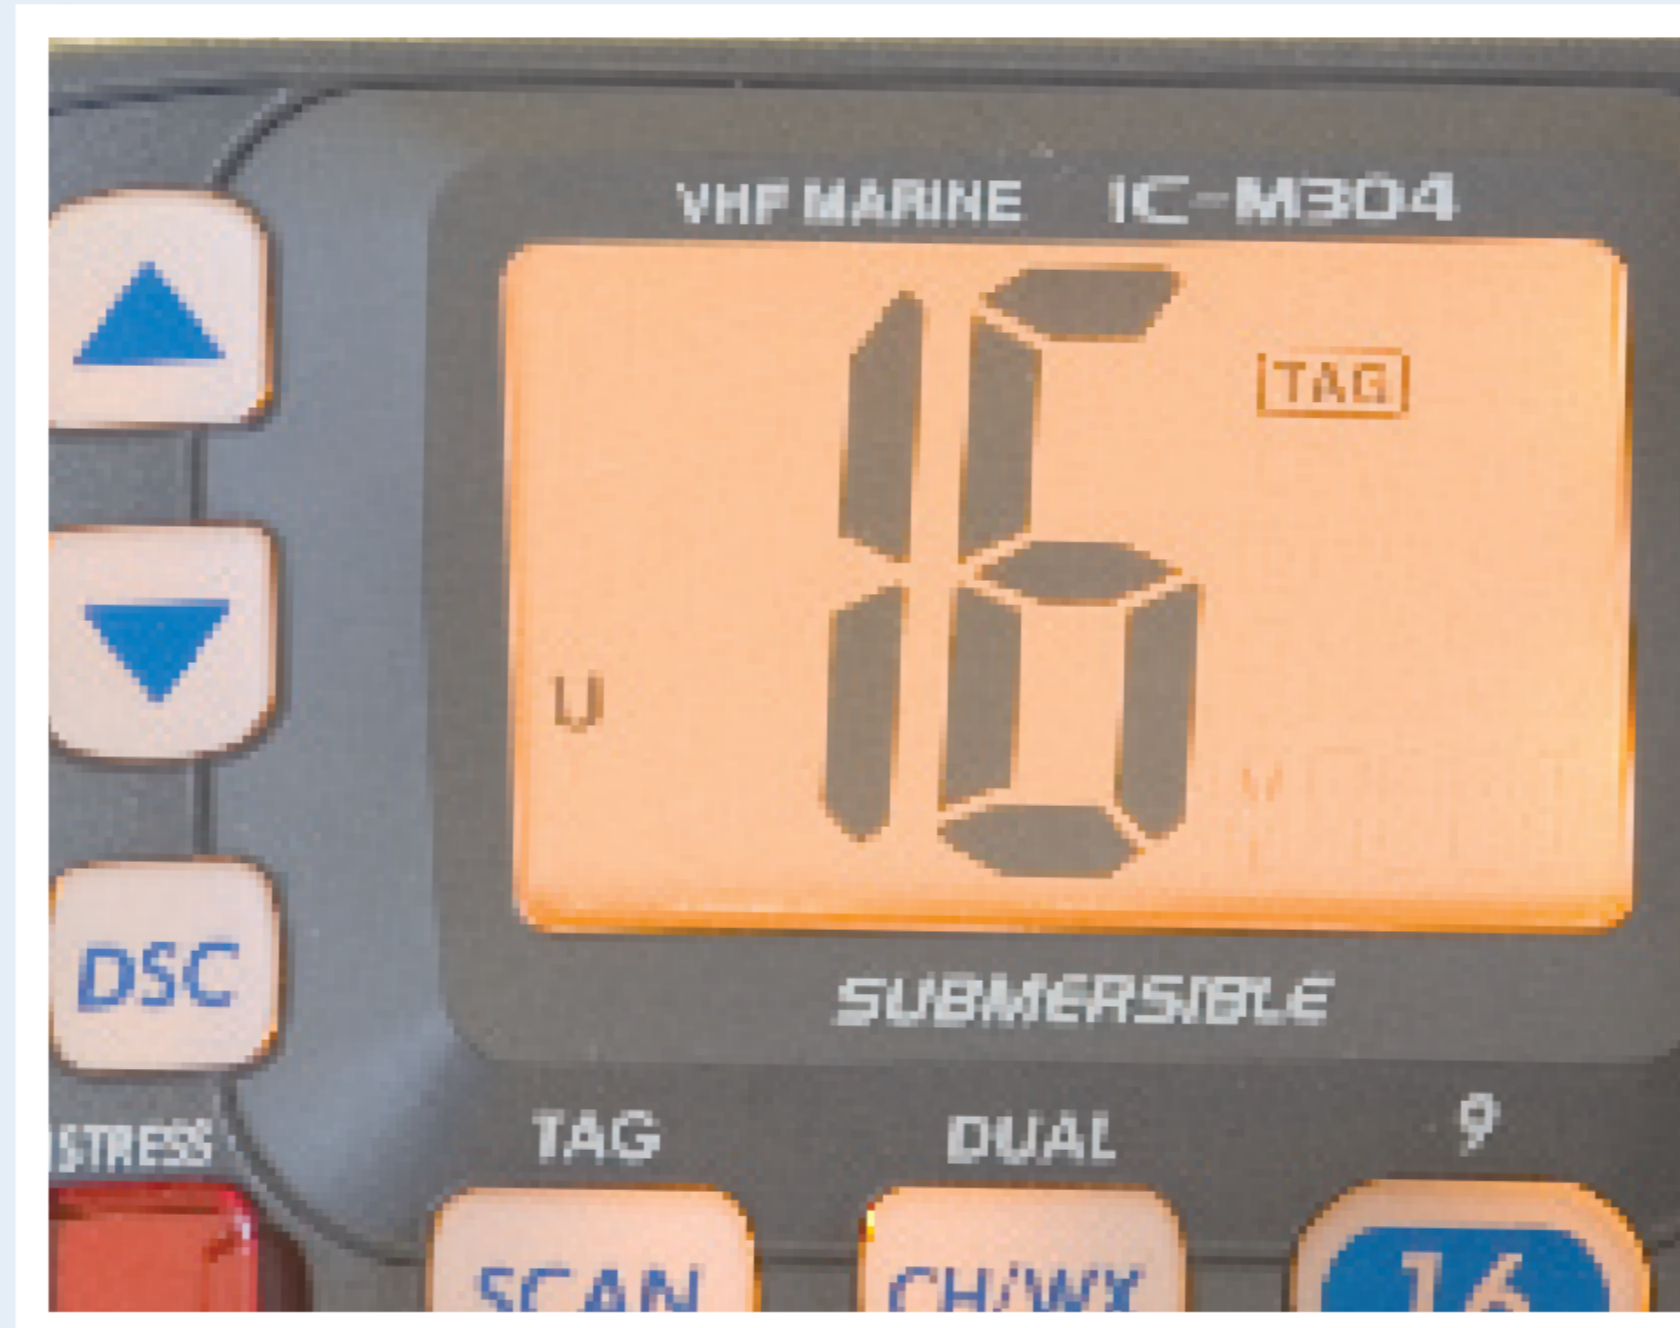

A CLOSER LOOK

VHF Displays

Standard Horizon GX1500S

Cobra F80

Icom M304

An easy-to-read display screen is a key feature in a VHF. The screens of the radios in this test varied in size, amount of information displayed, and readability. A few examples include the Standard Horizon GX1500S's large combination segmented and

dot-matrix screen with icons on the top row; the Cobra F80's large screen, which offers a lot of information, including segmented channel numbers and several rows of dot-matrix information; and the Icom M304's small, segmented screen.